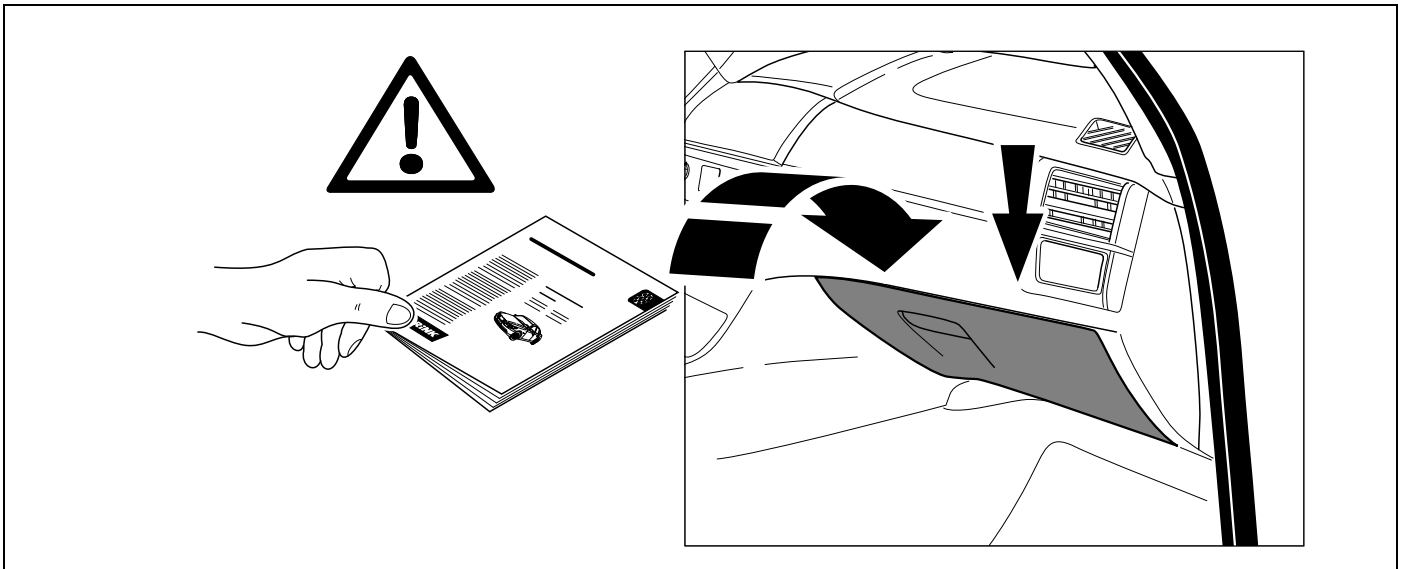

D Änderungen bezüglich Konstruktion, Ausstattung Farbe sowie Irrtum vorbehalten. Angaben und Abbildungen unverbindlich	PL Zastrzega się prawo do zmian dot. konstrukcji, wykończenia, kolorystyki oraz pomyłek. Dane i ilustracje niewiążące.
GB Subject to change in terms of construction, equipment and colour, and may contain errors. The information and illustrations are non-binding.	TR Tasarım, donanım ve renk bakımından değişiklik yapma hakkı ve hata ve eksiklik mahfuzdur. Veriler ve resimler bağlayıcı değildir.
F Sous réserve de modifications de la construction, de l'équipement, de la couleur et sous réserve d'erreurs. Les indications et les illustrations sont sans engagement.	H A szerkezet, a kivitelt és a szín változtatása, valamint a változások joga fenntartva. Az adatok és az ábrák nem kötelező érvényűek.
NL Wijzigingen met betrekking tot constructie, uitvoering en kleur evenals vergissingen voorbehouden. Gegevens en afbeeldingen zijn niet bindend.	HR Pravo promjena u svezi konstrukcije, opreme, boje kao i zabune oridžavamo. Podaci i ilustracije su neobavezne.
DK Ændringer med hensyn til konstruktion, udstyr, farver samt fejl forbeholdes. Oplysninger og illustrationer er uforpligtende.	BUL Запазени права по отношение на конструкцията, обзавеждането, цвета и грешки. Данните и изображенията не са обвързващи.
N Endringer angående konstruksjon, utstyr, farge og feiltagelse forbeholdes. Opplysninger og illustrasjoner uforbindtlig.	RO Ne rezervăm dreptul unor modificări ale construcției, dotării, culorii și dreptul la erori Datele indicate și imaginile sunt orientative.
S Med reservation för ändringar vad det gäller konstruktion, utrustning, färg samt för misstag. Uppgifterna och bilderna är inte bindande.	RU Права на внесение изменений относительно конструкции, оснащения, окраски, а также на ошибки сохраняются. Данные и иллюстрации имеют примерный характер.
FIN Pidätämme oikeuden rakennetta, varustusta, väriä koskeviin sekä erehdyksestä johtuviin muutoksiin. Tiedot ja kuvat eivät ole sitovia.	LT Pasiliekaama konstrukcijos, įrangos bei reikmenų, spalvos pakeitimų ir klaidų teisė. Duomenys ir iliustracijos neįpareigojantys.
I Con riserva di modifiche relative a progettazione, dotazione, colore ed errori. Le indicazioni e figure sono fornite senza impegno.	LV Tiek paturētas tiesības uz konstrukcijas, iekārtu, krāsu izmaiņām, kā arī kļūdīšanās. Dati un attēli bez saistībām.
E Reservadas las modificaciones respecto a diseño, equipamiento, color, así como error. Indicaciones y figuras sin compromiso.	EST Konstruktsiooni, varustuse ja võervi osas muudatused ning eksimine lubatud. Andmed ja joonised on mittesiduvad.
P Reservamos o direito de alterações relativamente ao desenho, equipamento, cor, bem como de erro. Os dados e as gravuras não implicam compromisso da nossa parte.	SLO Zadržana pravica do sprememb glede konstrukcije, opreme, barve ter pomote. Podatki in slike so neobvezne.
GR Διατηρώνουμε κάθε επιφύλαξη ως προς αλλαγές σε σχέση με κατασκευή, εξοπλισμό, διαρρύθμιση, χρωματισμούς και λάθη παραδρομής.	SK Zmeny, ktoré sa týkajú konštrukcie, vybavenia, farby, ako aj omyly sú vyhradené. Údaje a zobrazenia sú nezáväzná.
CZ Změny, týkající se konstrukce, vybavení, barvy, jakož i omyly jsou vyhrazeny. Údaje a vyobrazení jsou nezávazné.